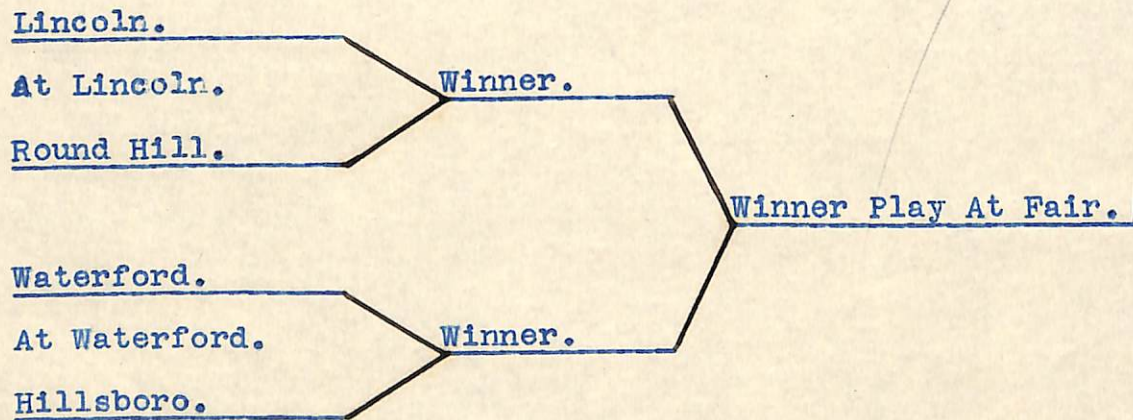

TENNIS SCHEDULE 1918.  
BOYS DOUBLES.  
GROUP I.

GROUP II.

Boys Doubles and Girls Singles should be played on the same day.

TENNIS SCHEDULE 1918.  
BOYS SINGLES.  
GROUP I.

GROUP II.

Boys Singles and Girls Doubles should be played on the same day.

A. C. Helts  
Principal Leesburg High School  
LEESBURG, VIRGINIA

TENNIS SCHEDULE 1918.

GIRLS DOUBLES.

GROUP I.

GROUP II.

Girls Doubles and Boys Singles should be played on same day.

A. T. Helts  
Principal Leesburg High School  
LEESBURG, VIRGINIA

TENNIS SCHEDULE 1918.

GIRLS SINGLES.

GROUP I.

GROUP II.

Girls Singles and Boys Doubles should be played on the same day.