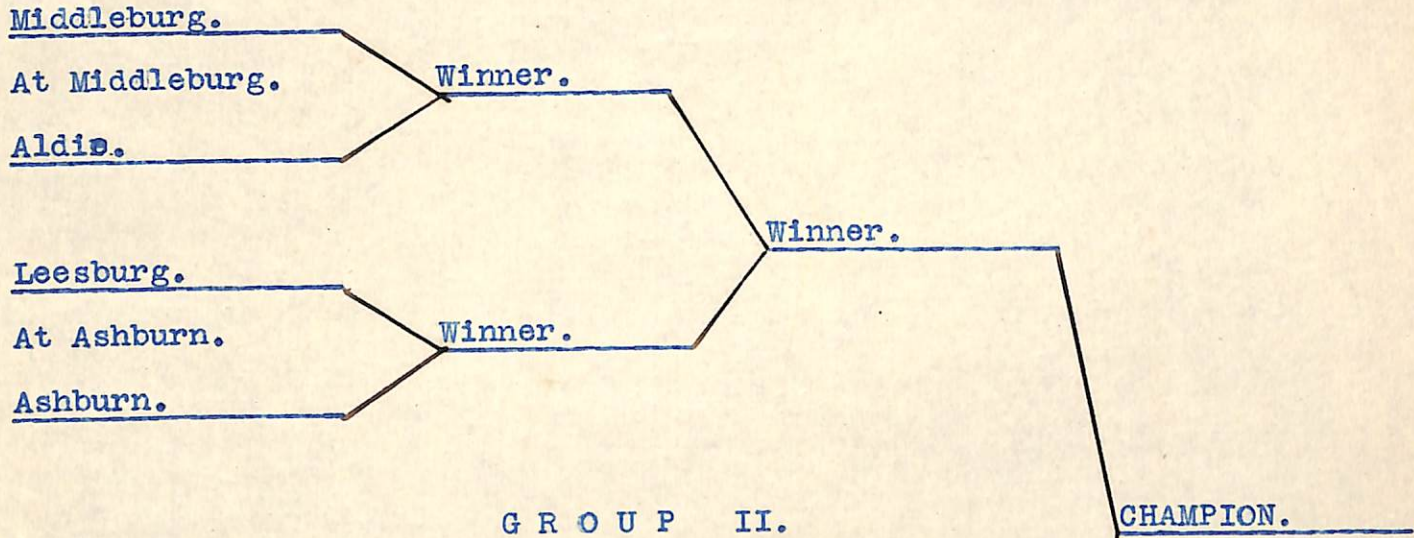

Lincoln vs Middleburg, - At Lincoln.

---

April 27, - Play tie or postponed games, if any.

A. T. Felts  
Principal Leesburg High School  
LEESBURG, VIRGINIA

BASKETBALL SCHEDULE 1918.

GROUP I.

GROUP II.

A. C. Helts  
Principal Leesburg High School  
LEESBURG, VIRGINIA

TENNIS SCHEDULE 1918.  
BOYS DOUBLES.  
GROUP I.

GROUP II.

Boys Doubles and Girls Singles should be played on the same day.

TENNIS SCHEDULE 1918.  
BOYS SINGLES.  
GROUP I.

GROUP II.

Boys Singles and Girls Doubles should be played on the same day.