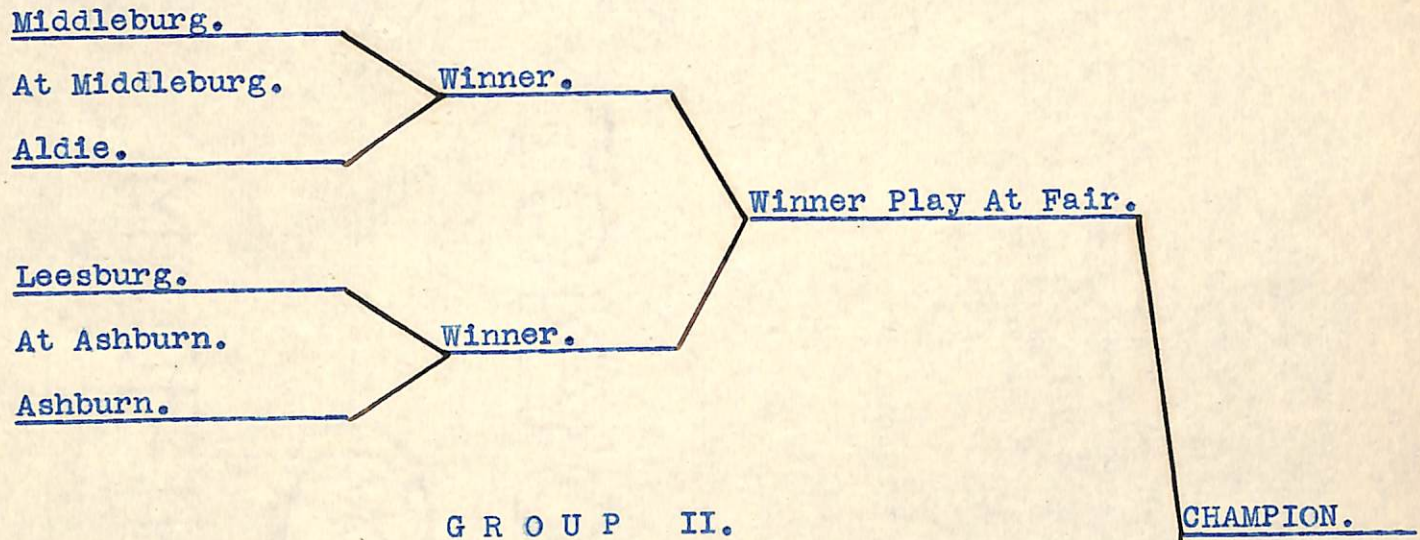

TENNIS SCHEDULE 1918.  
BOYS DOUBLES.  
GROUP I.

GROUP II.

Boys Doubles and Girls Singles should be played on the same day.

TENNIS SCHEDULE 1918.  
BOYS SINGLES.  
GROUP I.

GROUP II.

Boys Singles and Girls Doubles should be played on the same day.

A. C. Helts  
Principal Leesburg High School  
LEESBURG, VIRGINIA

TENNIS SCHEDULE 1918.

GIRLS DOUBLES.

GROUP I.

GROUP II.

Girls Doubles and Boys Singles should be played on same day.

A. T. Helts  
Principal Leesburg High School  
LEESBURG, VIRGINIA

TENNIS SCHEDULE 1918.

GIRLS SINGLES.

GROUP I.

GROUP II.

Girls Singles and Boys Doubles should be played on the same day.