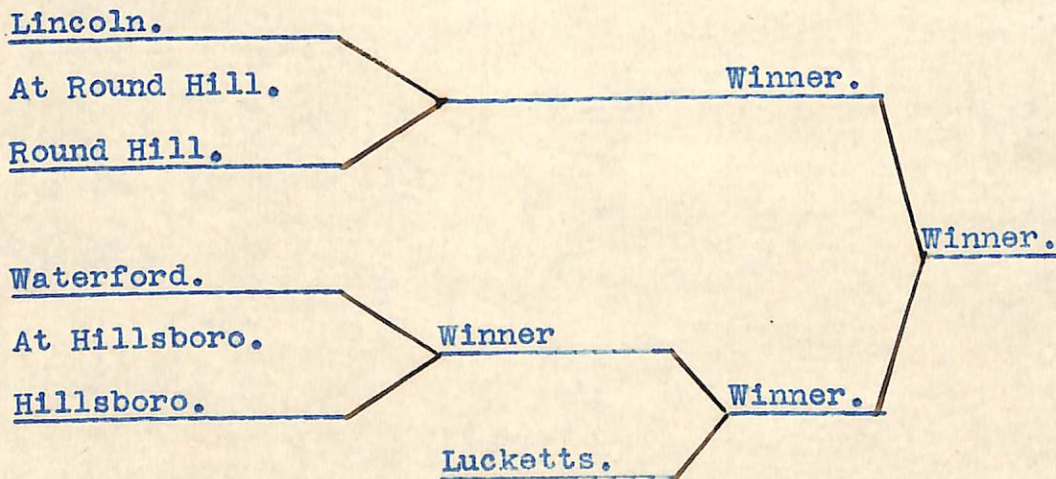

Lincoln vs Middleburg, - At Lincoln.

---

April 27, - Play tie or postponed games, if any.

A. T. Felts  
Principal Leesburg High School  
LEESBURG, VIRGINIA

BASKETBALL SCHEDULE 1918.

GROUP I.

GROUP II.

A. C. Helts  
Principal Leesburg High School  
LEESBURG, VIRGINIA

TENNIS SCHEDULE 1918.  
BOYS DOUBLES.  
GROUP I.

GROUP II.

Boys Doubles and Girls Singles should be played on the same day.

TENNIS SCHEDULE 1918.  
BOYS SINGLES.  
GROUP I.

GROUP II.

Boys Singles and Girls Doubles should be played on the same day.