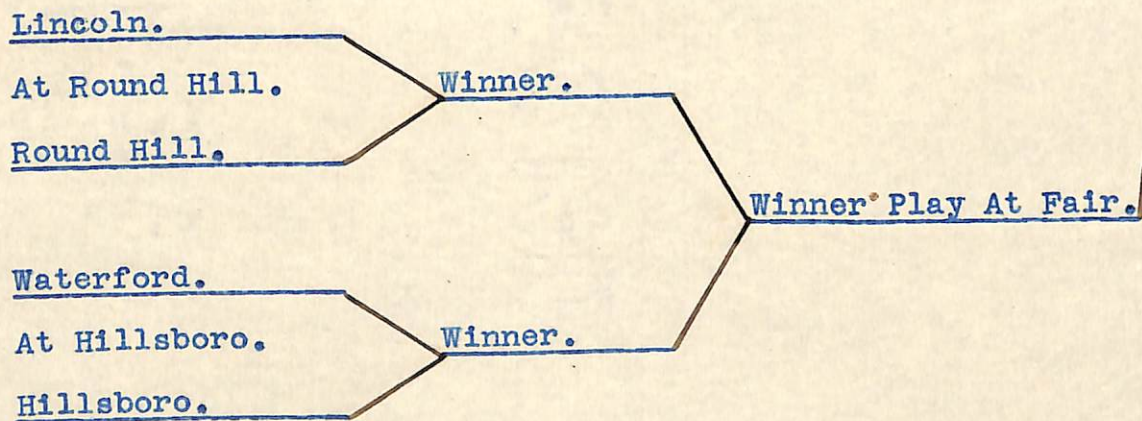

TENNIS SCHEDULE 1918.  
BOYS DOUBLES.  
GROUP I.

GROUP II.

Boys Doubles and Girls Singles should be played on the same day.

TENNIS SCHEDULE 1918.  
BOYS SINGLES.  
GROUP I.

GROUP II.

Boys Singles and Girls Doubles should be played on the same day.

A. C. Helts  
Principal Leesburg High School  
LEESBURG, VIRGINIA

TENNIS SCHEDULE 1918.

GIRLS DOUBLES.

GROUP I.

GROUP II.

Girls Doubles and Boys Singles should be played on same day.

A. T. Helts  
Principal Leesburg High School  
LEESBURG, VIRGINIA

TENNIS SCHEDULE 1918.

GIRLS SINGLES.

GROUP I.

GROUP II.

Girls Singles and Boys Doubles should be played on the same day.